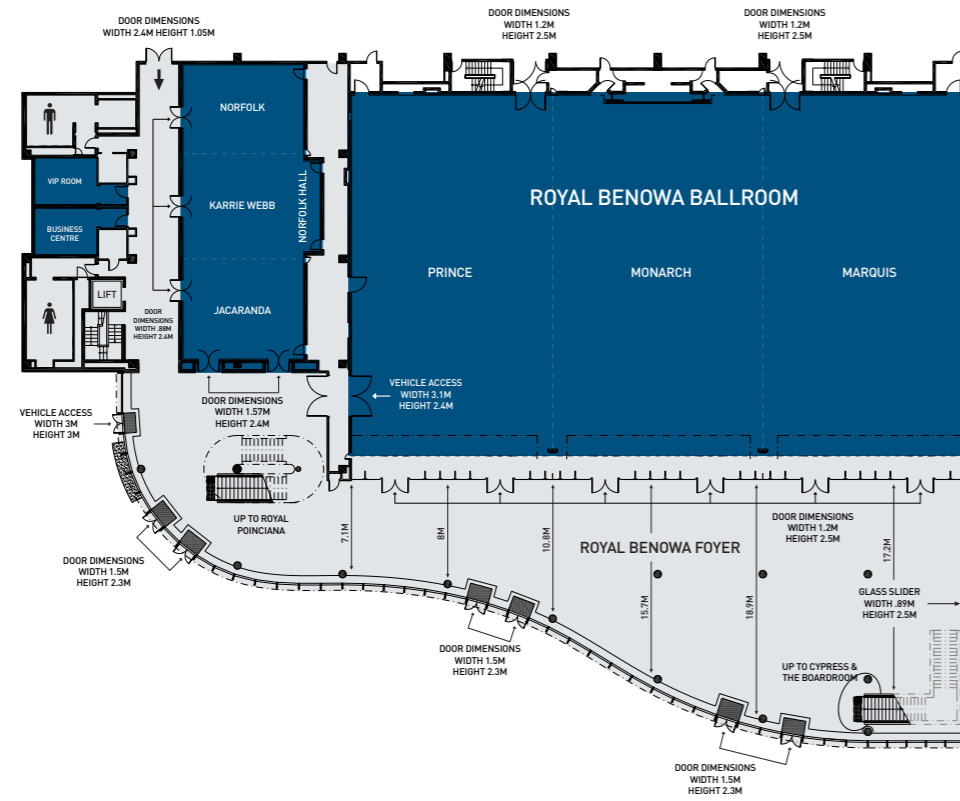

FACILITIES AND LAYOUT

RACV Royal Pines Resort has a range of rooms to suit any sized meeting or event. Our dedicated team will coordinate the success of your event from start to finish including meeting room requirements, breakout facilities, catering and accommodation bookings.

A variety of flexible formats / layouts and seating options allow us to tailor rooms to your exact requirements. At RACV Royal Pines Resort, your event is only limited by your imagination. Conferencing facilities are spread over two levels and can be broken up into 15 meeting rooms across three main sections.

GROUND LEVEL

CAPACITIES

ROOM	DIMENSIONS (m x m)	HEIGHT (m)	AREA (m2)	COCKTAIL STYLE	BANQUET STYLE	CABARET STYLE	THEATRE STYLE	C'ROOM STYLE	B'ROOM STYLE	U SHAPE STYLE
Royal Benowa Foyer	-	9.3	1000	1000	450	240	-	-	-	-
Royal Benowa Ballroom (Prince, Monarch, Marquis)	50 x 30	7.7	1500	1500	880	760	1540	972	-	-
Prince	16 x 30	7.7	480	400	280	224	447	276	-	90
Monarch	17 x 30	8.15	510	400	320	256	531	294	-	90
Marquis	16 x 30	7.7	480	400	280	224	447	276	-	90
Norfolk Hall (Norfolk, Karrie Webb, Jacaranda)	10 x 24	4.9	240	200	150	120	200	156	-	-
Norfolk	10 x 7	4.9	70	70	40	32	50	36	21	24
Karrie Webb	11 x 9	4.9	99	90	50	32	60	45	21	24
Jacaranda	10 x 8	4.9	80	70	40	32	50	36	21	24
VIP Boardroom	4.7 x 3.4	3.1	16	-	-	-	-	-	8	-
Business Centre	4 x 5	3.1	20	-	-	-	-	-	8	-
Royal Poinciana	17 x 25	3.4	425	300	220	176	310	204	-	58
Waratah	6 x 5	3.1	30	-	-	-	25	9	12	-
Boronia	7 x 5	3.1	35	-	-	-	30	18	18	15
Cypress I & II	-	3.1	395	200	110	80	135	93	60	51
Cypress I	11 x 9	3.1	99	70	40	32	50	32	21	21
Cypress II	11.8 x 8.3	3.1	94	120	70	46	80	48	30	24
The Boardroom	13 x 5	3.1	65	-	-	-	-	-	16	-
Undercover Tennis Courts	36 x 36	-	1500	1800	640	512	-	-	-	-
Poolside	-	-	-	1000	450	-	-	-	-	-
The Hub	6.5 x 14	3.0	91	60	40	32	48	36	21	24