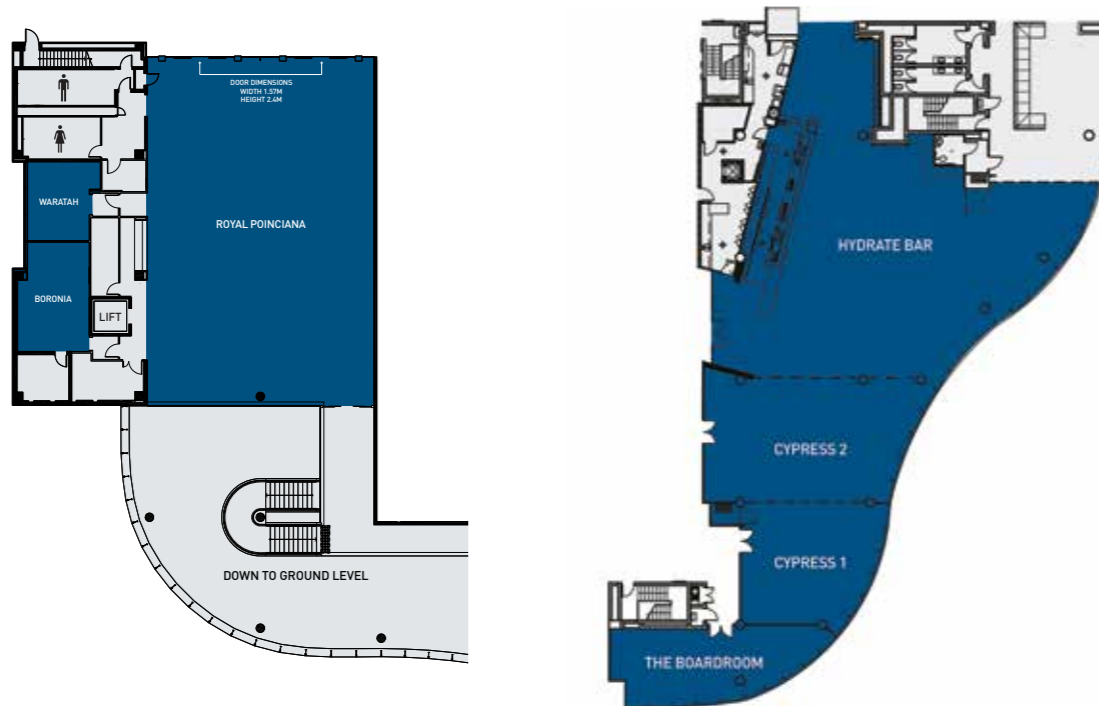

FACILITIES AND LAYOUT

RACV Royal Pines Resort has a range of rooms to suit any sized meeting or event. Our dedicated team will coordinate the success of your event from start to finish including meeting room requirements, breakout facilities, catering and accommodation bookings.

A variety of flexible formats / layouts and seating options allow us to tailor rooms to your exact requirements. At RACV Royal Pines Resort, your event is only limited by your imagination. Conferencing facilities are spread over two levels and can be broken up into 15 meeting rooms across three main sections.

GROUND LEVEL

CAPACITIES

ROOM	DIMENSIONS (m x m)	HEIGHT (m)	AREA (m2)	COCKTAIL STYLE	BANQUET STYLE	CABARET STYLE	THEATRE STYLE	C'ROOM STYLE	B'ROOM STYLE	U SHAPE STYLE
Royal Benowa Foyer	-	9.3	1000	1000	450	240	-	-	-	-
Royal Benowa Ballroom (Prince, Monarch, Marquis)	50 x 30	7.7	1500	1500	880	760	1540	972	-	-
Prince	16 x 30	7.7	480	400	280	224	447	276	-	90
Monarch	17 x 30	8.15	510	400	320	256	531	294	-	90
Marquis	16 x 30	7.7	480	400	280	224	447	276	-	90
Norfolk Hall (Norfolk, Karrie Webb, Jacaranda)	10 x 24	4.9	240	200	150	120	200	156	-	-
Norfolk	10 x 7	4.9	70	70	40	32	50	36	21	24
Karrie Webb	11 x 9	4.9	99	90	50	32	60	45	21	24
Jacaranda	10 x 8	4.9	80	70	40	32	50	36	21	24
VIP Boardroom	4.7 x 3.4	3.1	16	-	-	-	-	-	8	-
Business Centre	4 x 5	3.1	20	-	-	-	-	-	8	-
Royal Poinciana	17 x 25	3.4	425	300	220	176	310	204	-	58
Waratah	6 x 5	3.1	30	-	-	-	25	9	12	-
Boronia	7 x 5	3.1	35	-	-	-	30	18	18	15
Cypress I & II	-	3.1	395	200	110	80	135	93	60	51
Cypress I	11 x 9	3.1	99	70	40	32	50	32	21	21
Cypress II	11.8 x 8.3	3.1	94	120	70	46	80	48	30	24
The Boardroom	13 x 5	3.1	65	-	-	-	-	-	16	-
Undercover Tennis Courts	36 x 36	-	1500	1800	640	512	-	-	-	-
Poolside	-	-	-	1000	450	-	-	-	-	-
The Hub	6.5 x 14	3.0	91	60	40	32	48	36	21	24

LEVEL 1